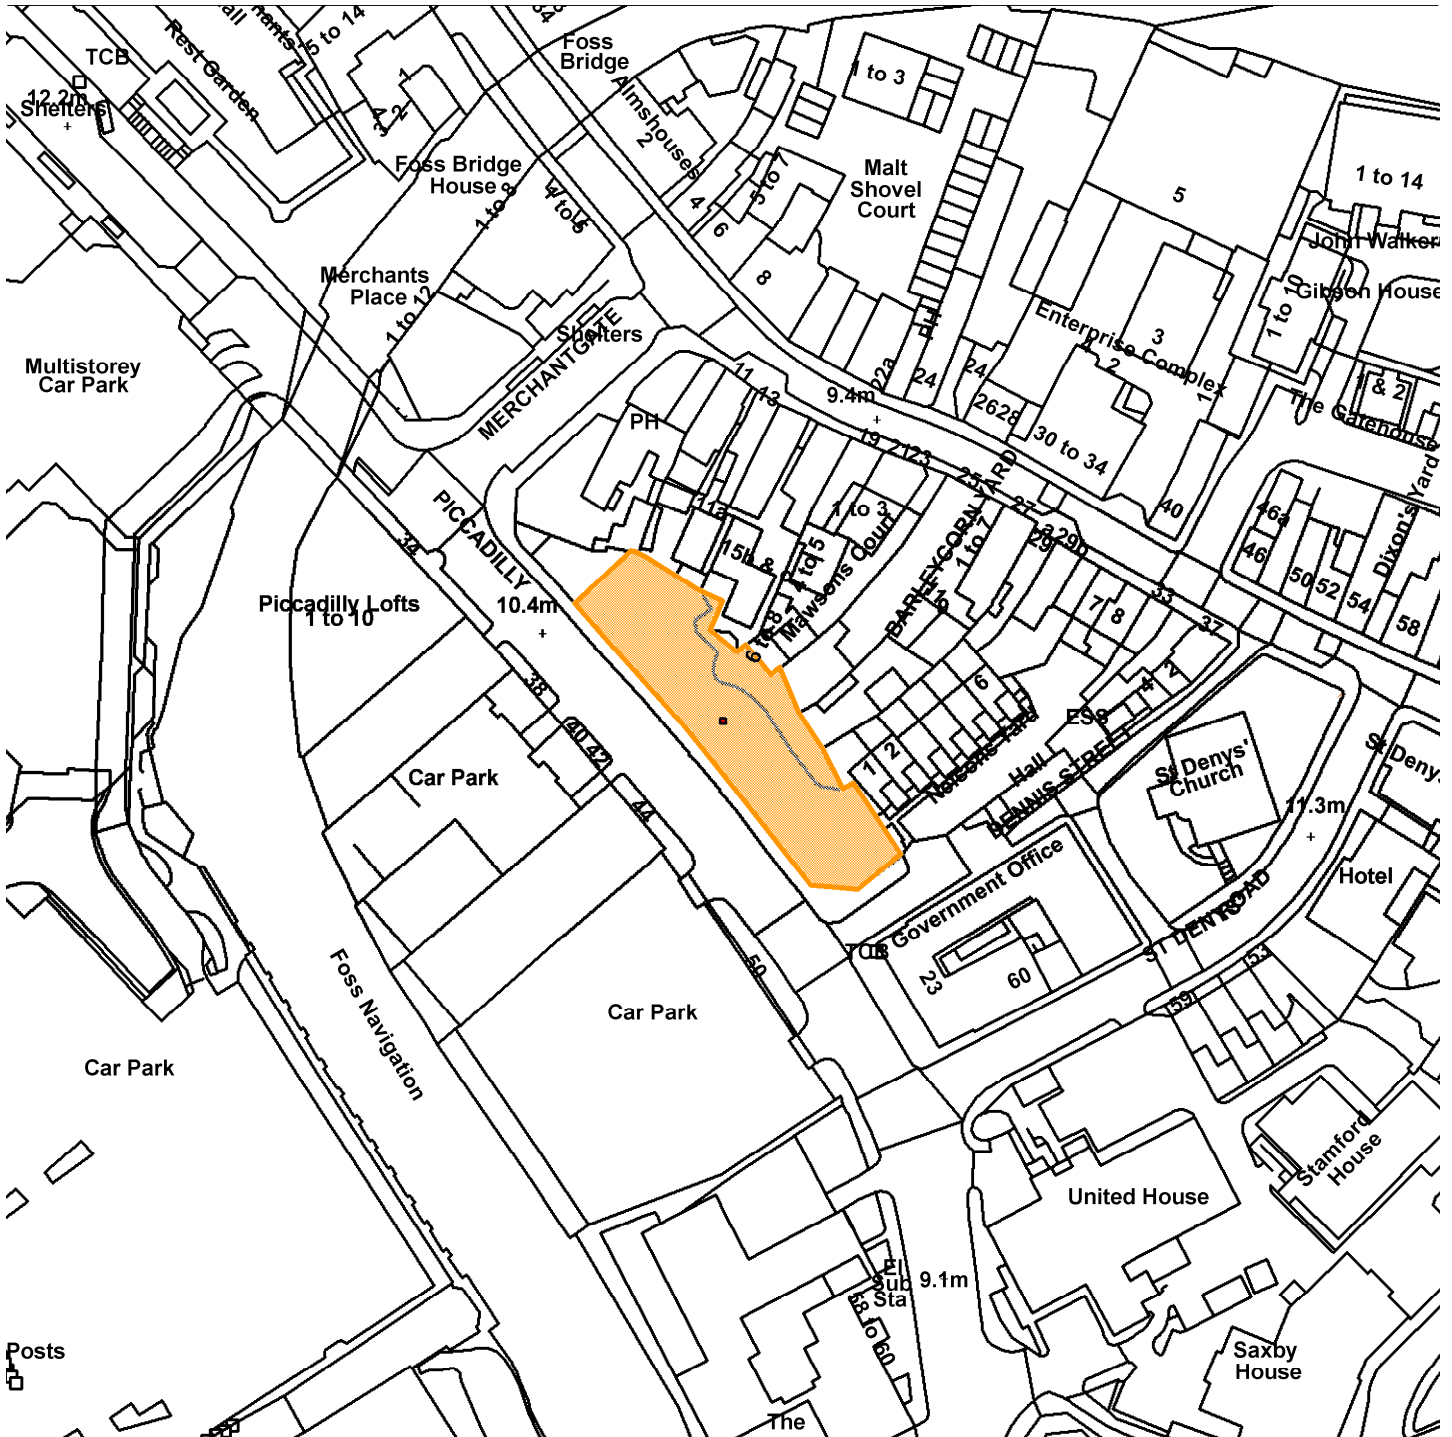

18/01102/FUL

Spark York, Piccadilly, YO1 9PB

Scale : 1:1290

Reproduced from the Ordnance Survey map with the permission of the Controller of Her Majesty's Stationery Office © Crown Copyright 2000.

Unauthorised reproduction infringes Crown Copyright and may lead to prosecution or civil proceedings.

Organisation	City of York Council
Department	Economy & Place
Comments	Site Location Plan
Date	06 August 2018
SLA Number	